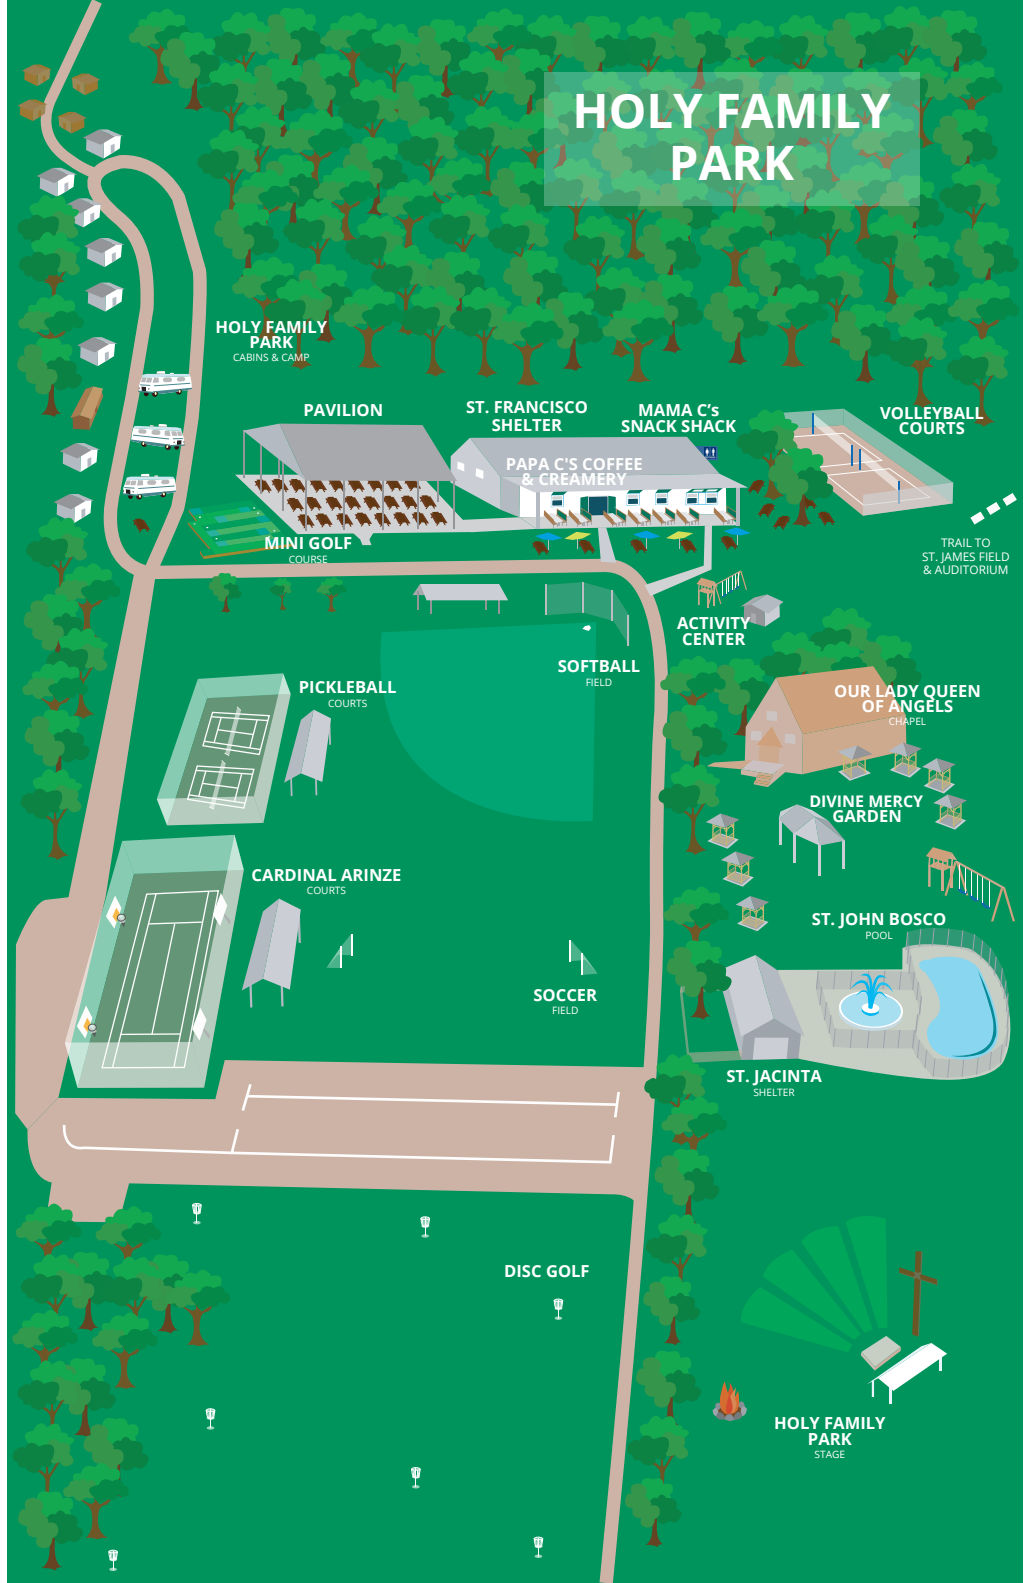

DIVINE MERCY
GARDEN

CARDINAL ARINZE
COURTS

SOCCER
FIELD

ST. JOHN BOSCO
POOL

ST. JACINTA
SHELTER

DISC GOLF

HOLY FAMILY
PARK
STAGE

ST. JOSEPH CONFERENCE CENTER