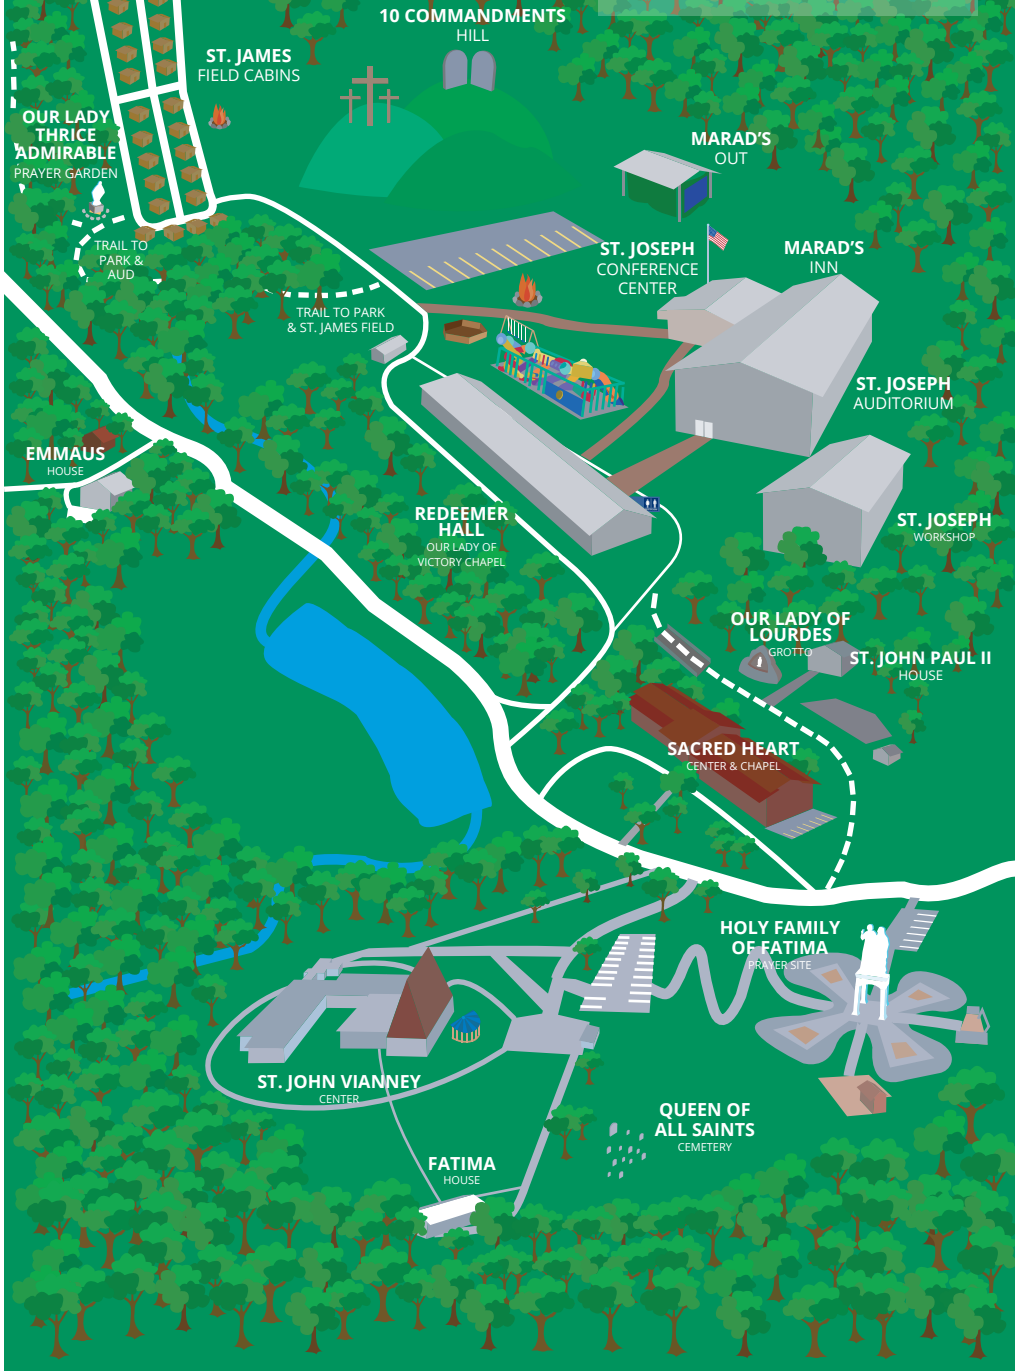

DIVINE MERCY
GARDEN

CARDINAL ARINZE
COURTS

SOCCER
FIELD

ST. JOHN BOSCO
POOL

ST. JACINTA
SHELTER

DISC GOLF

HOLY FAMILY
PARK
STAGE

ST. JOSEPH CONFERENCE CENTER