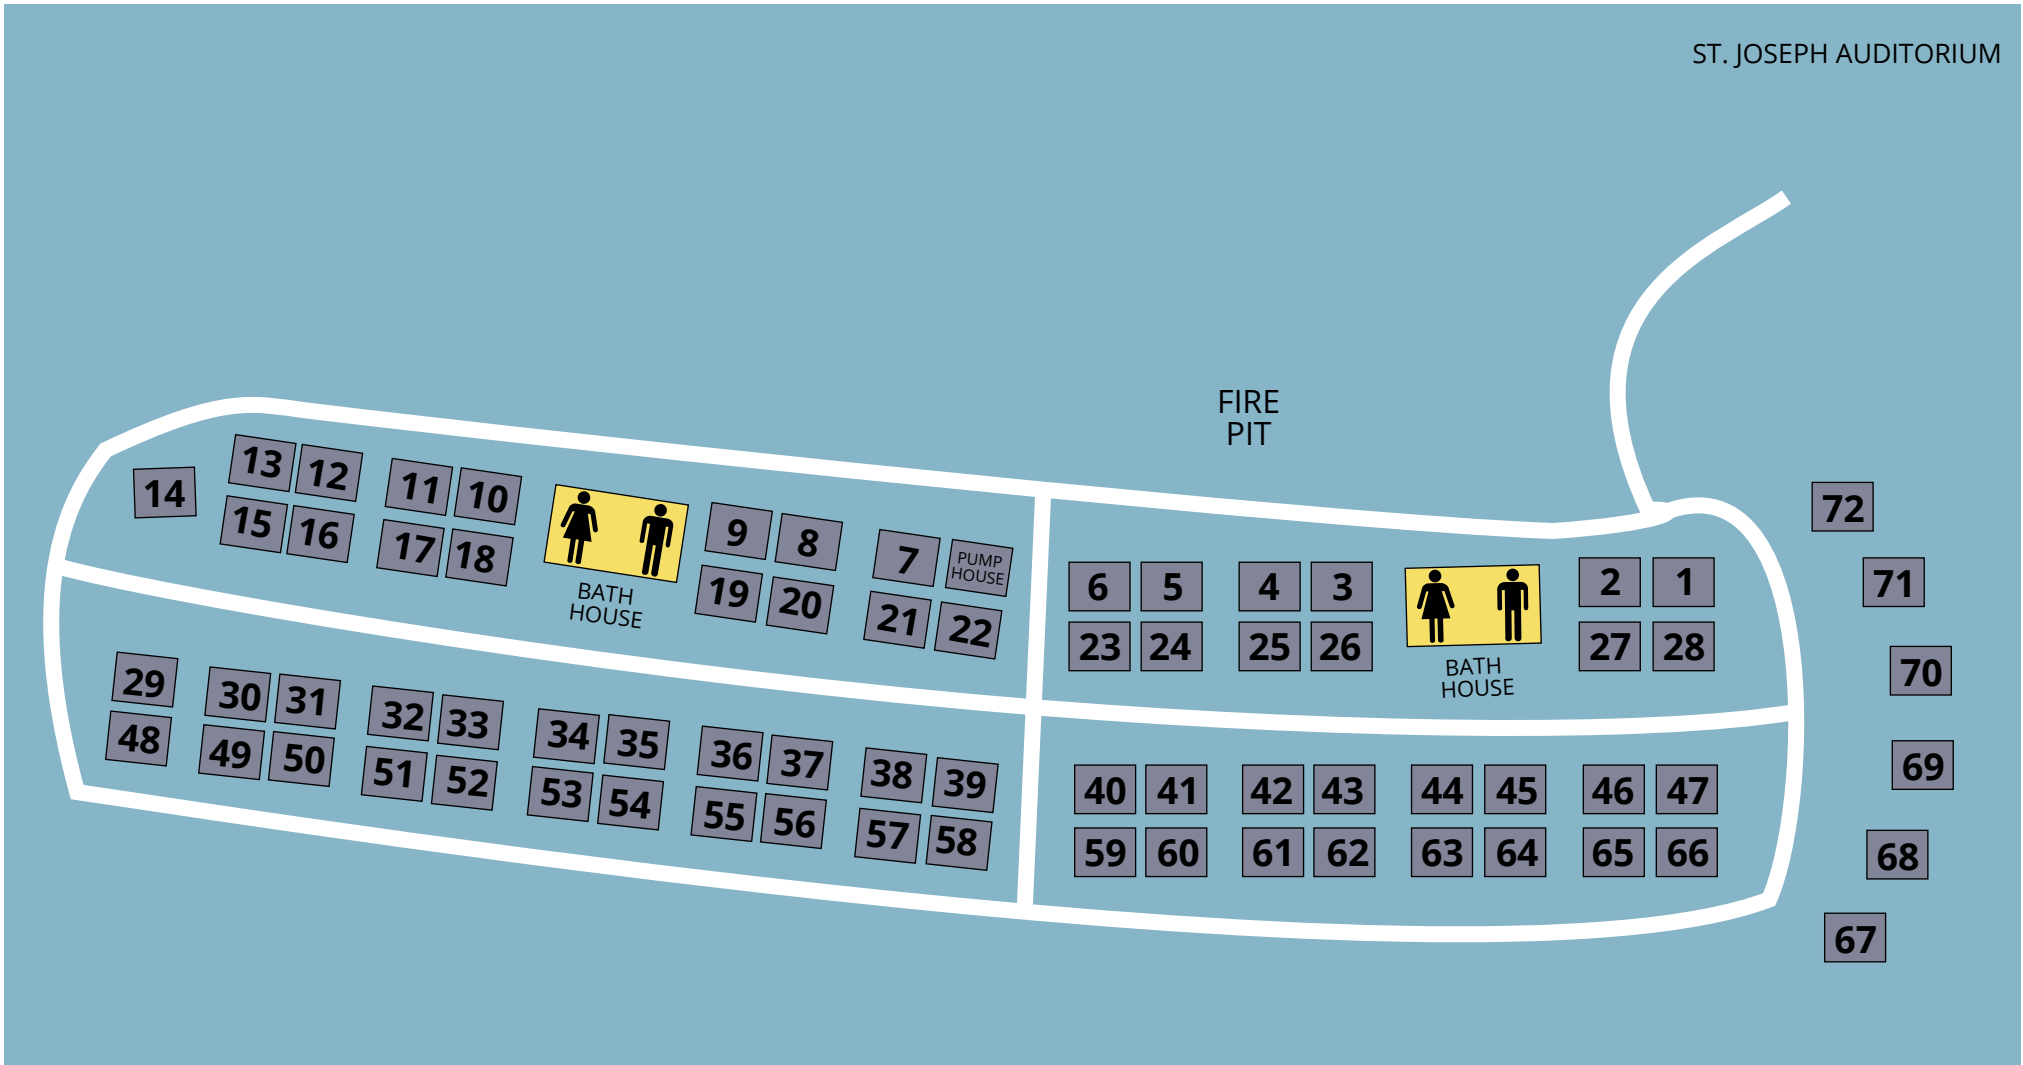

St. James Field Cabins Lodging Map

ST. JOSEPH AUDITORIUM

*Parking - on road, in front of cabins

*Cabins 47 & 67-72 are handicap accessible