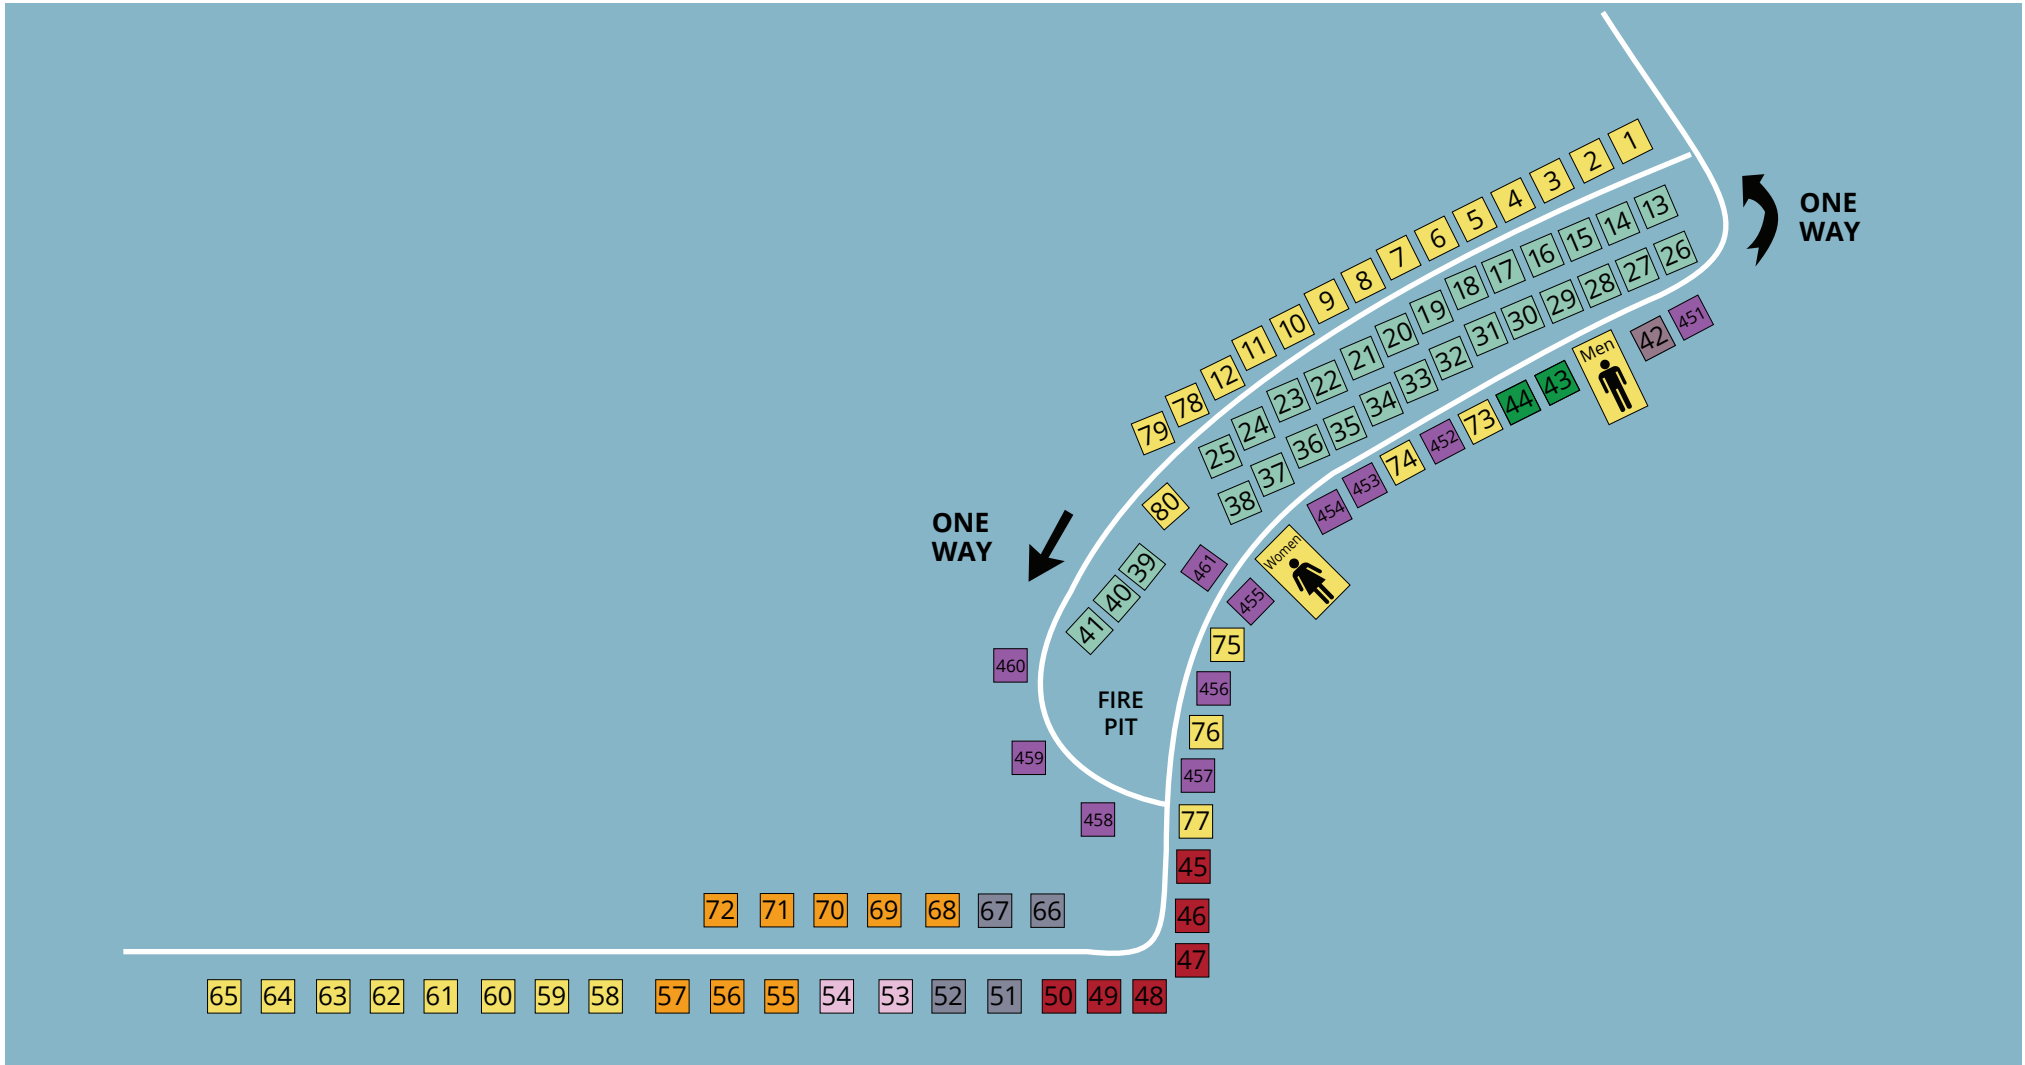

HOLY FAMILY PARK LODGING MAP

 Primitive Campsites

 Wooden Cabins

 30/20 Amp Electric Only Campsites

 50/30/20 Amp Electric & Water Campsites

 Cinder Block Cabins

 30/20 Amp Electric & Water Campsites

 30/20 Amp Electric, Water & Sewer Campsite

 ADA Accessible Cabin

 AFC RV