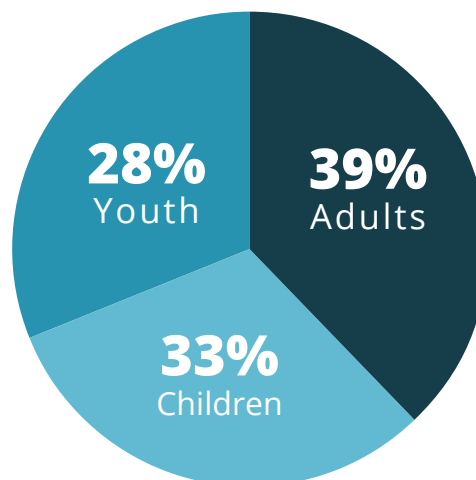

## AFC'S AUDIENCE

*Estimated attendance: 6,500*